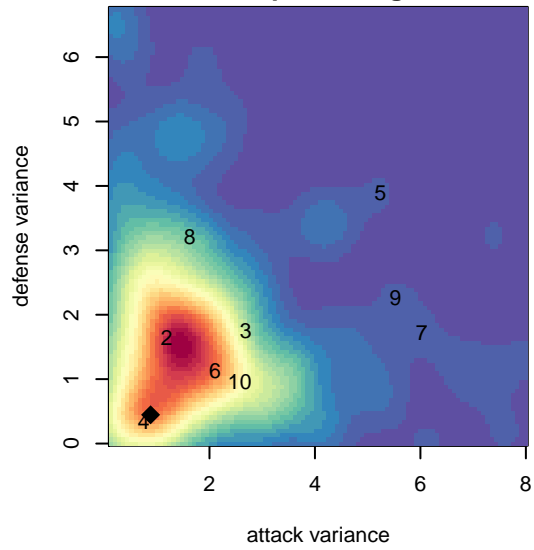

WPFC ECNL G03

Washington Premier FC
Tacoma, WA
G03 total strength=2022
attack=78.71 defense=60.52

alt names used:

Venues played:
2017 Rainier Challenge Copa U16
2017 Nike Crossfire Challenge Super Group U'

**attack and defense variance (black dot)
relative to other teams
and top 10 in region**

**attack and defense rating
relative to others at age
and all opponents in last 13 months**

Performance relative to 13 month average