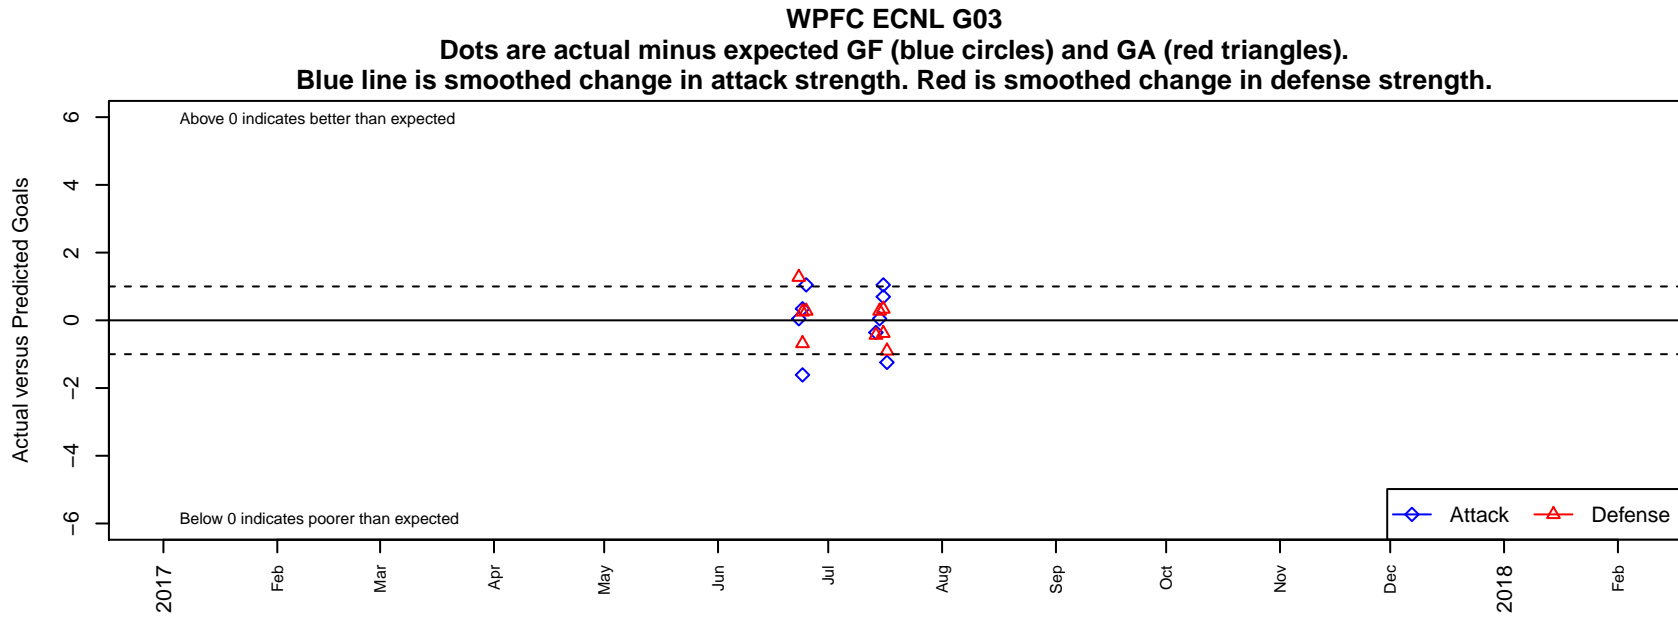

WPFC ECNL G03

Washington Premier FC
Tacoma, WA
G03 total strength=2022
attack=78.71 defense=60.52

alt names used:

Venues played:
2017 Rainier Challenge Copa U16
2017 Nike Crossfire Challenge Super Group U'

**attack and defense variance (black dot)
relative to other teams
and top 10 in region**

**attack and defense rating
relative to others at age
and all opponents in last 13 months**

Performance relative to 13 month average