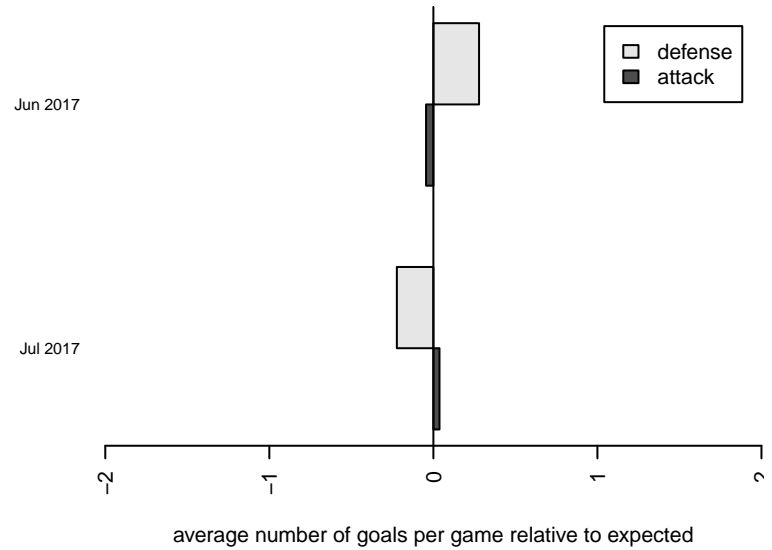

Performance relative to 13 month average