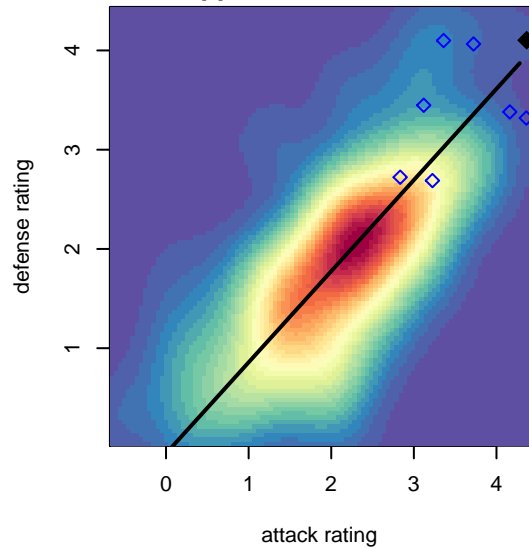

WPFC ECNL G03

Washington Premier FC
Tacoma, WA
G03 total strength=2022
attack=78.71 defense=60.52

alt names used:

Venues played:
2017 Rainier Challenge Copa U16
2017 Nike Crossfire Challenge Super Group U'

**attack and defense variance (black dot)
relative to other teams
and top 10 in region**

**attack and defense rating
relative to others at age
and all opponents in last 13 months**

Performance relative to 13 month average