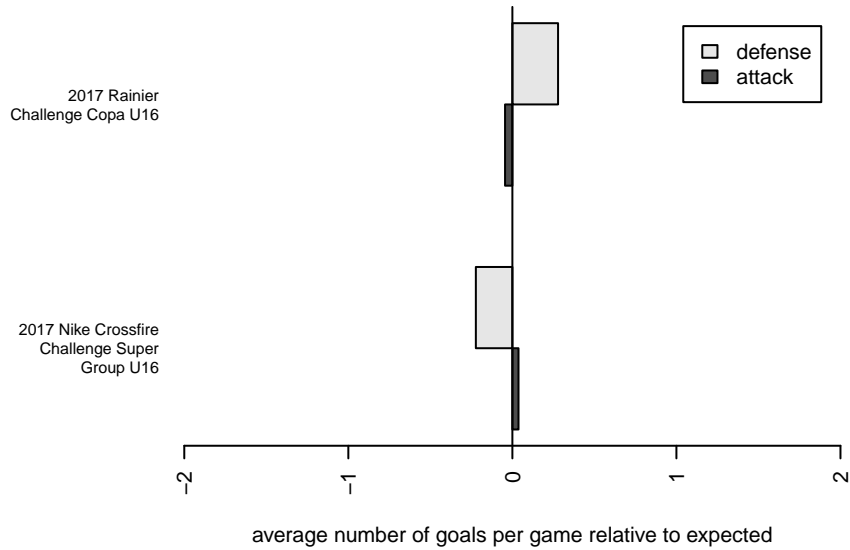

WPFC ECNL G03

Washington Premier FC
Tacoma, WA
G03 total strength=2022
attack=78.71 defense=60.52

alt names used:

Venues played:
2017 Rainier Challenge Copa U16
2017 Nike Crossfire Challenge Super Group U'

**attack and defense variance (black dot)
relative to other teams
and top 10 in region**

**attack and defense rating
relative to others at age
and all opponents in last 13 months**

Performance relative to 13 month average